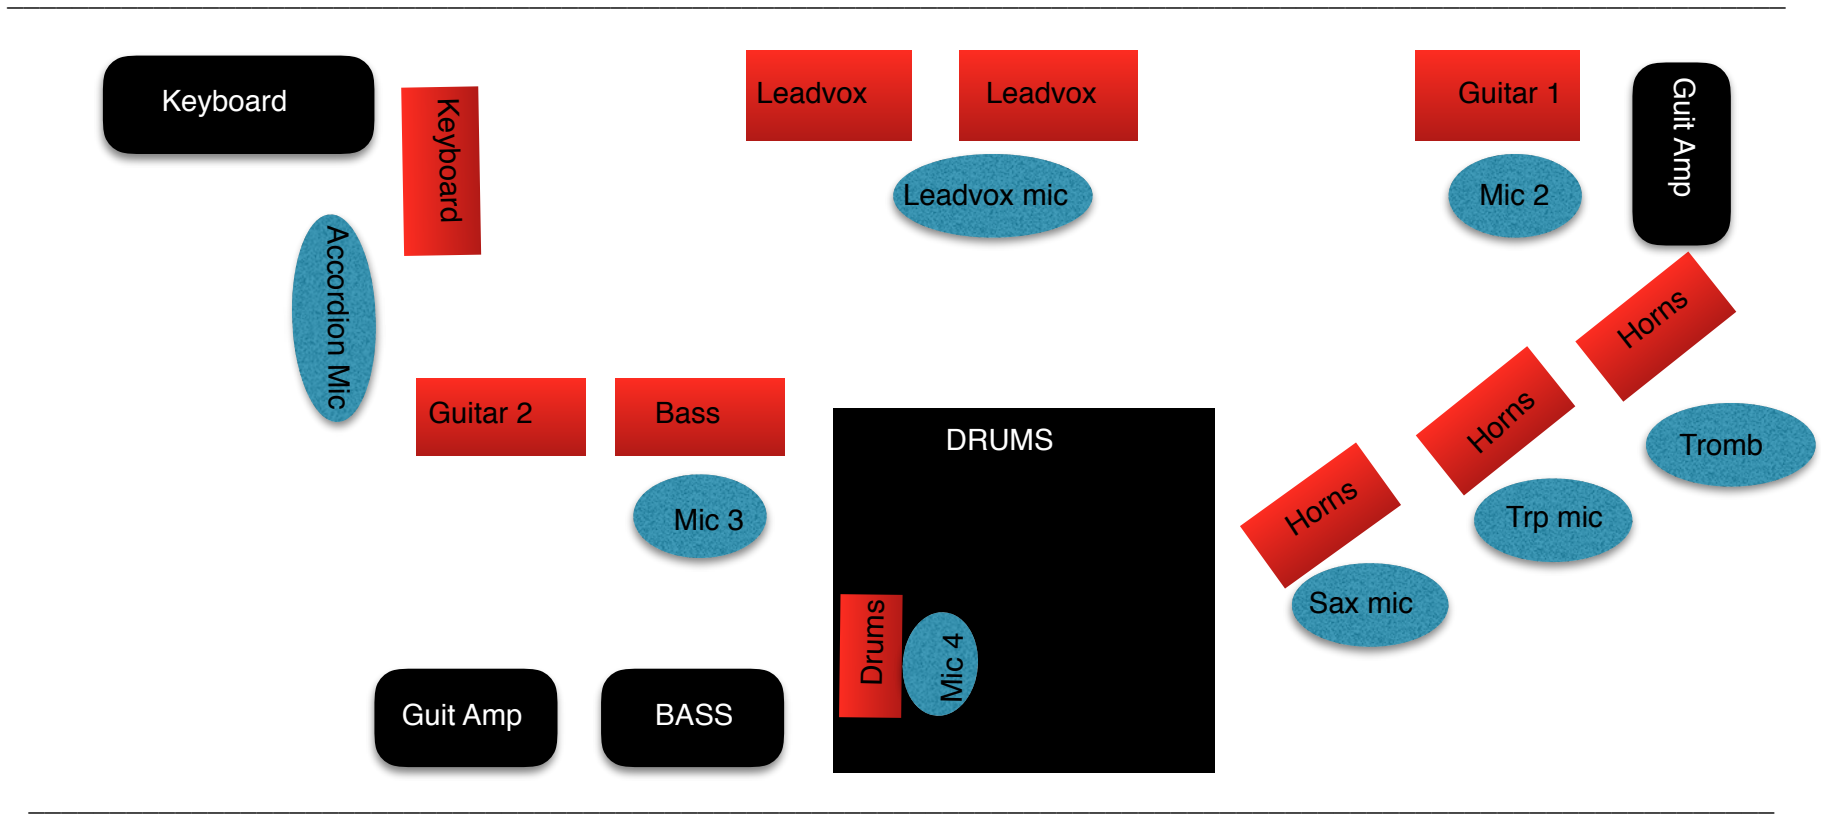

Audience

**STAGEPLOT**

**Kjell Gustavsson Rhythm & Blues Orchestra 2016**